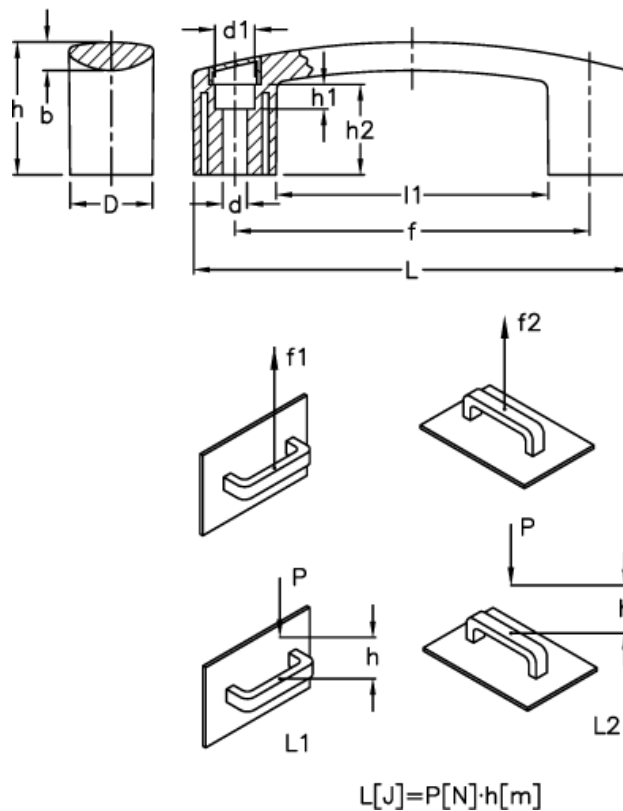

# Data Sheet

Article number: 23052602110  
Description: E+G Bridge handle  
EBP.140-8-C0 No cap

## Measures

b	= 8.5	h1	= 8.5
d	= 8.5	h2	= 26.5
D	= 26.0	L	= 144.0
d1	= 13.5	l1	= 92.0
f	= 117 +/-0,5	L1 (J)	= 10
F1 (N)	= 2700	L2 (J)	= 4
F2 (N)	= 1800		
h	= 39		